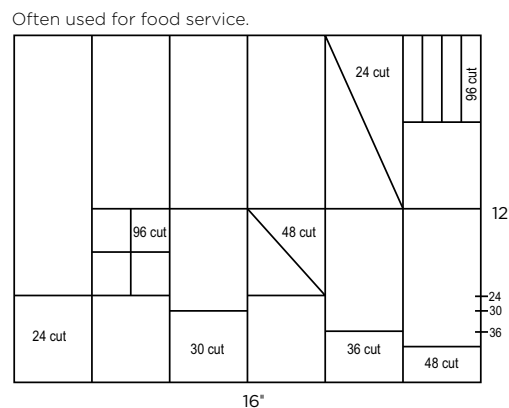

OPTIMAL CUT SIZES

PRODUCT INFORMATION

PACK SIZE	2 - 140 oz (3969 g) / 12" x 16" sheet cakes per case	
SHELF LIFE	Frozen:	15 months
	Refrigerated:	5 days
	Non-Refrigerated:	Thaw and serve within 4 hours
PRODUCT CODE	01200	
SCC	1-07-70118-01200-0	
CASE WEIGHT	9.15 kg / 20.18 lbs	
CASE DIMENSIONS	422 x 311 x 107 mm / 16.63 x 12.25 x 4.20 in	
CASE CUBE	0.014 m ³ / 0.494 f ³	
LAYER x HEIGHT	8 x 10 = 80 cases per skid	